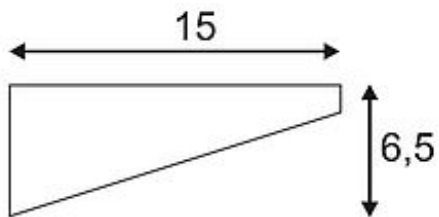

IPERI WL wall lamp

anthracite , 48 LED, pure-white, 4000K

Article number	231315
Catalogue	BIG WHITE 2015, Page 595
Feed-in capability	No
Type of lamp	LED lamp
Lamp	SMD LED 4W
Number of light sources	48
Lamp included	Yes
Length	12.5 cm
Width	6.5 cm
Depth	15 cm
Net weight	0.512 kg
Gross weight	2.137 kg
Voltage	230 Volts
Max. wattage	5 Watt
Protection class	II
IP-rating	IP 44
Material	aluminium / plastic
Colour	anthracite
Way of mounting	surface wall mounting
Remark 1	Install only with light emission pointing downwards
Remark 2	Connection box included
Remark 3	Energy labels in your language are available in the Service Area sub point Download
Colour temperature	4000 Kelvin
Colour rendering index	>70
Luminous flux	320 lm
Suitable for lamps from EEC	A
Suitable for lamps up to EEC	A++
Light distribution type 1	direct

The aluminum-made wall lamp IPERI WL is equipped with a large amount of high-performance SMD LED. Rated IP44, it is suitable for outdoor use. Available in different colour versions IPERI is supplied with junction box for simplified installation. We additionally offer a suitable earth spike. In addition, the installation can be extended by floor-mounted luminaires of the series. This luminaire contains built-in LED lamps. EEK: A - A++. The lamps cannot be changed in the luminaire.