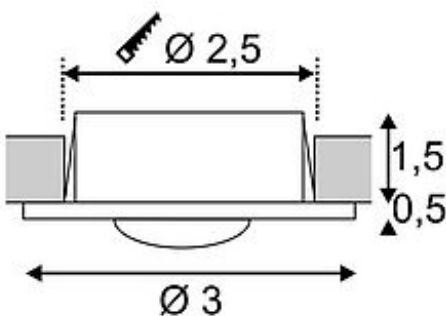

DEKLED recessed

round, silvergrey metallic, 1W LED, white, 4000K

Article number	112240
Catalogue	BIG WHITE 2015, Page 396
Feed-in capability	No
Type of lamp	LED lamp
Lamp	Power LED 1W
Number of light sources	1
Lamp included	Yes
Installation diameter	2.5 cm
Installation depth	1.5 cm
Height	0.5 cm
Diameter	3 cm
Net weight	0.045 kg
Gross weight	0.133 kg
Max. wattage	1 Watt
Protection class	III
Beam angle	45 Degree
Material	aluminium / plastic
Colour	silver
Way of mounting	recessed ceiling mounting
Remark 1	150 cm connection lead included
Remark 2	Operate with suitable 350 mA drivers only
Remark 3	Energy labels in your language are available in the Service Area sub point Download
Average lifespan	30000 Hours
Colour temperature	4000 Kelvin
Colour rendering index	>80
Luminous flux	100 lm
Suitable for lamps from EEC	A
Suitable for lamps up to EEC	A++

Light distribution direct
type 1

The rigid LED spotlight DEKLED is made from aluminum and is the LED lighting solution for applications where accent lighting and low installation depths are required. The 1W Power LED, available in either pure or warmwhite light colour, provides the necessary illumination intensity. For operation of the spot a constant current driver providing 350mA is required. This luminaire contains built-in LED lamps. EEK: A - A++. The lamps cannot be changed in the luminaire.