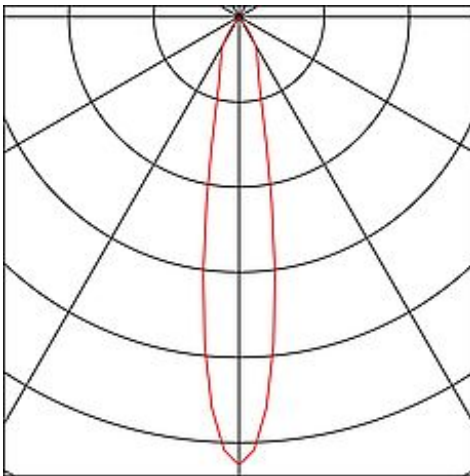

SUPROS MOVE recessed ceiling light

round, black, 3000K SLM LED, 60° reflector

Article number	114120
Feed-in capability	No
Lamp	Philips Fortimo LED SLM Modul
Number of light sources	1
Lamp included	Yes
Installation diameter	18 cm
Installation depth	11.5 cm
Height	17 cm
Diameter	19.5 cm
Net weight	1.603 kg
Gross weight	1.773 kg
Voltage	230 Volts
Max. wattage	34.8 Watt
Protection class	II
Beam angle	60 Degree
Material	Aluminium
Colour	Black
Way of mounting	Recessed ceiling mounting
Average lifespan	50000 Hours
Colour temperature	3000 Kelvin
Colour rendering index	80
Luminous flux	2100 lm
Energy class luminaire	A -
Light distribution type 1	direct
Light distribution type 3	rotationally symmetric

The luminaire series SUPROS, consisting of two downlights, one surface mounted downlight, a three-phase spot and a pendant luminaire, is truly impressive thanks to its variety of possible applications, excellent LED technology, and harmonious design. The SUPROS product line is ideally suited for the replacement of conventional, high output lighting systems. The system comes with broad beaming reflectors that can be easily replaced with separately available narrow beam angle reflectors, without need of tools. Factory outfitted with LED drivers, all luminaires in the series can be directly connected to 230V electrical mains.