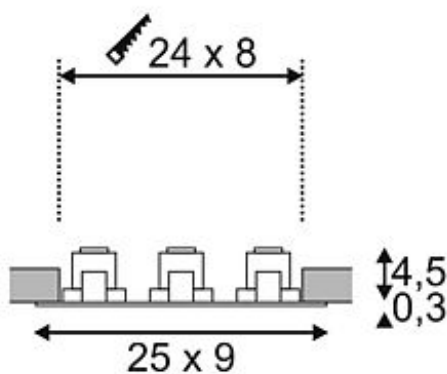

NEW TRIA 3 DL SQUARE SET

matt black, 3x 6W, 38°, 3000K, incl. driver, clip springs

Article number	114210
Feed-in capability	No
Lamp	COB LED Modul
Number of light sources	3
Lamp included	Yes
Installation length	24 cm
Installation width	8 cm
Installation depth	7 cm
Length	25 cm
Width	9 cm
Height	4.8 cm
Net weight	0.809 kg
Gross weight	0.92 kg
Voltage	230 Volts
Max. wattage	30 Watt
Protection class	I
Beam angle	38 Degree
Material	Aluminium
Colour	Matt black
Way of mounting	Recessed ceiling mounting
Average lifespan	40000 Hours
Colour temperature	3000 Kelvin
Colour rendering index	80
Luminous flux	2400 lm
Light distribution type 1	direct
Light distribution type 3	rotationally symmetric