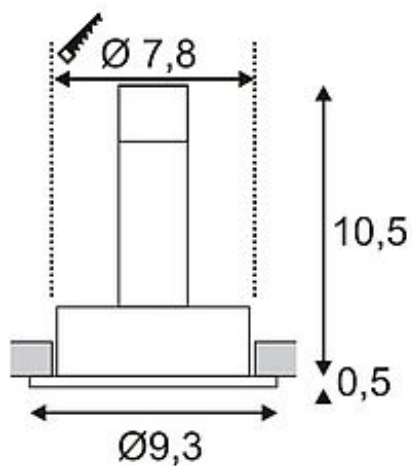

## NEW TRIA MR16 ROUND downlight

alu brushed, max. 50W, incl. clip springs

|                              |   |
|------------------------------|---|
| Article number               | 111274                                      |
| Feed-in capability           | No  |
| Type of lamp                 | Conventional lamp                           |
| LBS code                     | QR-C51                                      |
| Lamp                         | MR16 12V                                    |
| Lampholder / Socket          | GX5,3                                       |
| Number of light sources      | 1   |
| Lamp included                | No  |
| Installation diameter        | 7.8 cm                                      |
| Installation depth           | 10.5 cm                                     |
| Tilt range                   | 30 Degree                                   |
| Rotation range               | 360 Degree                                  |
| Height                       | 11 cm                                       |
| Diameter                     | 9.3 cm                                      |
| Net weight                   | 0.143 kg                                    |
| Gross weight                 | 0.175 kg                                    |
| Voltage                      | 12 Volts                                    |
| Max. wattage                 | 50 Watt                                     |
| Protection class             | III   |
| Material                     | Aluminium                                   |
| Colour                       | Aluminium brushed                           |
| Way of mounting              | Recessed ceiling mounting                   |
| Remark 1                     | Not suitable for the use of cool-beam lamps |
| Remark 2                     | Operate with suitable transformer only      |
| Energy class luminaire       | C -   |
| Suitable for lamps from EEC  | C   |
| Suitable for lamps up to EEC | A+  |
| Light distribution type 1    | direct                                      |