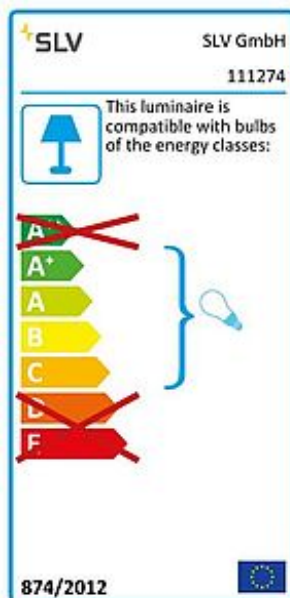

## NEW TRIA MR16 ROUND downlight

alu brushed, max. 50W, incl. clip springs

|                              |   |
|------------------------------|---|
| Article number               | 111274                                      |
| Feed-in capability           | No  |
| Type of lamp                 | Conventional lamp                           |
| LBS code                     | QR-C51                                      |
| Lamp                         | MR16 12V                                    |
| Lampholder / Socket          | GX5,3                                       |
| Number of light sources      | 1   |
| Lamp included                | No  |
| Installation diameter        | 7.8 cm                                      |
| Installation depth           | 10.5 cm                                     |
| Tilt range                   | 30 Degree                                   |
| Rotation range               | 360 Degree                                  |
| Height                       | 11 cm                                       |
| Diameter                     | 9.3 cm                                      |
| Net weight                   | 0.143 kg                                    |
| Gross weight                 | 0.175 kg                                    |
| Voltage                      | 12 Volts                                    |
| Max. wattage                 | 50 Watt                                     |
| Protection class             | III   |
| Material                     | Aluminium                                   |
| Colour                       | Aluminium brushed                           |
| Way of mounting              | Recessed ceiling mounting                   |
| Remark 1                     | Not suitable for the use of cool-beam lamps |
| Remark 2                     | Operate with suitable transformer only      |
| Energy class luminaire       | C -   |
| Suitable for lamps from EEC  | C   |
| Suitable for lamps up to EEC | A+  |
| Light distribution type 1    | direct                                      |