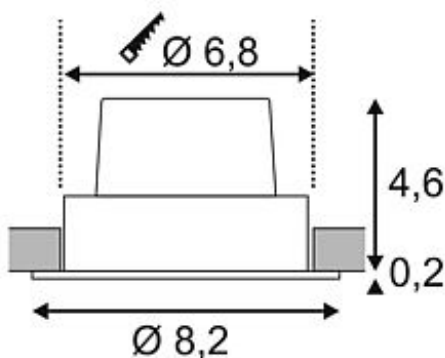

## NEW TRIA 68 LED DL ROUND SET

alu brushed, 9W, 38°, 3000K, incl. driver

Article number	114386
Feed-in capability	No
Lamp	COB LED Modul
Number of light sources	1
Lamp included	Yes
Installation diameter	6.8 cm
Installation depth	6 cm
Height	4.8 cm
Diameter	8.2 cm
Net weight	0.271 kg
Gross weight	0.322 kg
Voltage	230 Volts
Max. wattage	12 Watt
Protection class	II
Beam angle	38 Degree
Material	Aluminium
Colour	Aluminium brushed
Way of mounting	Recessed ceiling mounting
Average lifespan	40000 Hours
Colour temperature	3000 Kelvin
Colour rendering index	80
Luminous flux	800 lm
Energy class luminaire	A -
Light distribution type 1	direct
Light distribution type 3	rotationally symmetric