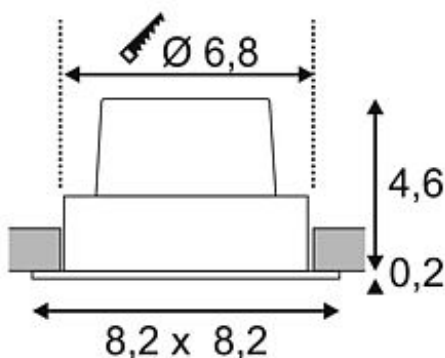

NEW TRIA 68 LED DL SQUARE SET

matt black, 9W, 38°, 3000K, incl. driver

Article number	114390
Feed-in capability	No
Lamp	COB LED Modul
Number of light sources	1
Lamp included	Yes
Installation diameter	6.8 cm
Installation depth	6 cm
Length	8.2 cm
Width	8.2 cm
Height	4.8 cm
Net weight	0.281 kg
Gross weight	0.338 kg
Voltage	230 Volts
Max. wattage	12 Watt
Protection class	II
Beam angle	38 Degree
Material	Aluminium
Colour	Matt black
Way of mounting	Recessed ceiling mounting
Average lifespan	40000 Hours
Colour temperature	3000 Kelvin
Colour rendering index	80
Luminous flux	775 lm
Energy class luminaire	A -
Light distribution type 1	direct
Light distribution type 3	rotationally symmetric