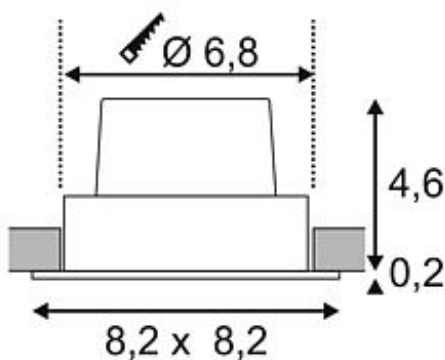

NEW TRIA 68 LED DL SQUARE SET

matt black, 9W, 38°, 3000K, incl. driver

Article number	114390
Feed-in capability	No
Lamp	COB LED Modul
Number of light sources	1
Lamp included	Yes
Installation diameter	6.8 cm
Installation depth	6 cm
Length	8.2 cm
Width	8.2 cm
Height	4.8 cm
Net weight	0.281 kg
Gross weight	0.338 kg
Voltage	230 Volts
Max. wattage	12 Watt
Protection class	II
Beam angle	38 Degree
Material	Aluminium
Colour	Matt black
Way of mounting	Recessed ceiling mounting
Average lifespan	40000 Hours
Colour temperature	3000 Kelvin
Colour rendering index	80
Luminous flux	775 lm
Energy class luminaire	A -
Light distribution type 1	direct
Light distribution type 3	rotationally symmetric