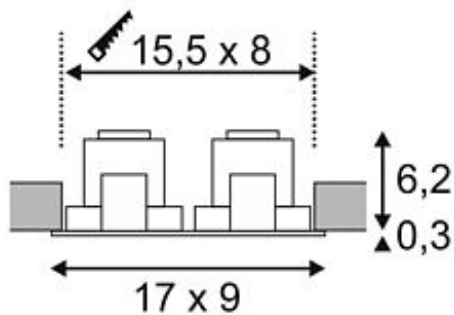

## NEW TRIA 2 DL SQUARE SET

matt white, 2x 6W, 38°, 2700K, incl. driver, clip springs

|                              |  |
|------------------------------|--|
| Article number               | 113891   |
| Feed-in capability           | No   |
| Type of lamp                 | LED lamp   |
| Lamp                         | COB LED 6,2W   |
| Number of light sources      | 2  |
| Lamp included                | Yes  |
| Installation length          | 15.5 cm  |
| Installation width           | 8 cm   |
| Installation depth           | 7 cm   |
| Length                       | 17 cm  |
| Width                        | 9 cm   |
| Height                       | 6.5 cm   |
| Net weight                   | 0.608 kg   |
| Gross weight                 | 0.69 kg  |
| Voltage                      | 230 Volts  |
| Max. wattage                 | 14.7 Watt  |
| Protection class             | II   |
| Beam angle                   | 38 Degree  |
| Material                     | Aluminium  |
| Colour                       | Matt white   |
| Way of mounting              | Recessed ceiling mounting                                    |
| Remark 1                     | LED driver included  |
| Remark 2                     | Only suitable for ceilings with a maximum thickness of 30 mm |
| Average lifespan             | 40000 Hours  |
| Colour temperature           | 2700 Kelvin  |
| Colour rendering index       | 80   |
| Luminous flux                | 1200 lm  |
| Energy class luminaire       | A -  |
| Suitable for lamps from EEC  | A  |
| Suitable for lamps up to EEC | A++  |