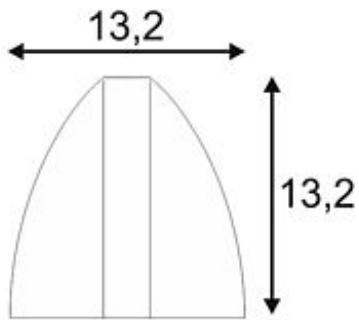

TENDA LED wall luminaire

anthracite, 2x 4.2W, warm white LED

Article number	229652
Catalogue	BIG WHITE 2015, Page 587
Type of lamp	LED lamp
Lamp	Power LED 4,2W
Number of light sources	2
Lamp included	Yes
Width	13.2 cm
Height	13.2 cm
Depth	13.2 cm
Net weight	1.007 kg
Gross weight	1.163 kg
Voltage	230 Volt
Max. wattage	9 Watt
Protection class	I
IP-rating	IP 44
Beam angle	4/120 Degree
Material	aluminium
Colour	anthracite
Way of mounting	surface wall mounting
Remark 1	LED driver incorporated
Remark 2	Energy labels in your language are available in the Service Area sub point Download
Average lifespan	30000 Hours
Colour temperature	3000 Kelvin
Colour rendering index	80
Luminous flux	310 lm
Suitable for lamps from EEC	A
Suitable for lamps up to EEC	A++
Light distribution type 1	direct-indirect
Light distribution type 3	asymmetric

Equipped with two high-performance LED, the aluminum-made wall luminaire Tenda is available in several colour combinations. By the optical components installed in the luminaire housing, the fitting creates one narrow and one wide beam (UP/DOWN). The electrical connection of the luminaire is made directly to 230V mains supply. Available in different colour versions, the IP44 rating makes TENDA suitable for outdoor use. This luminaire contains built-in LED lamps. EEK: A - A++. The lamps cannot be changed in the luminaire.