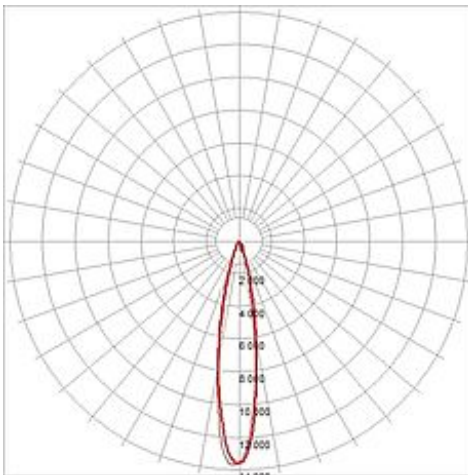

TRITON 3 GIMBLE downlight

round, matt white, 3x1W LED, white, adjustable

Article number	113600
Feed-in capability	No
Type of lamp	LED lamp
LBS code	Power LED 1W
Lamp	Power LED 1W
Number of light sources	3
Lamp included	Yes
Installation diameter	7.8 cm
Installation depth	6 cm
Tilt range	45 Degree
Rotation range	350 Degree
Height	4.8 cm
Diameter	9.1 cm
Net weight	0.18 kg
Gross weight	0.222 kg
Max. wattage	3 Watt
Protection class	III
Beam angle	25 Degree
Material	Aluminium
Colour	White
Way of mounting	Recessed ceiling mounting
Remark 1	30 cm connection lead included
Remark 2	Only suitable for ceilings with a maximum thickness of 20 mm
Average lifespan	30000 Hours
Colour temperature	4000 Kelvin
Colour rendering index	>80
Luminous flux	250 lm
Energy class luminaire	A -
Suitable for lamps from EEC	A
Suitable for lamps up to EEC	A++

Light distribution type
1 direct

Light distribution type
3 rotationally symmetric