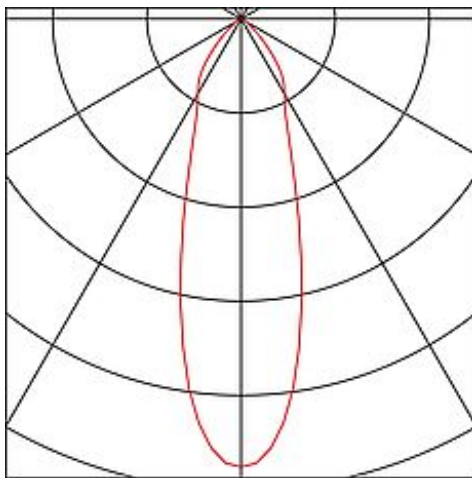

CONTONE downlight

rigid, round, white, 13W LED, warm white

Article number	161291
Product family	CONTONE
Feed-in capability	No
Type of lamp	LED lamp
Lamp	COB LED Modul
Number of light sources	1
Lamp included	Yes
Installation diameter	8.2 cm
Installation depth	13.5 cm
Height	14 cm
Diameter	9.2 cm
Net weight	0.341 kg
Gross weight	0.434 kg
Voltage	230 Volts
Max. wattage	13 Watt
Protection class	II
IP-rating	IP 44
Beam angle	30 Degree
Material	Aluminium
Colour	White
Way of mounting	Recessed ceiling mounting
Average lifespan	40000 Hours
Colour rendering index	90
Luminous flux	890 lm
Energy class luminaire	A -
Suitable for lamps from EEC	A
Suitable for lamps up to EEC	A++
Light distribution type 1	direct
Light distribution type 3	rotationally symmetric