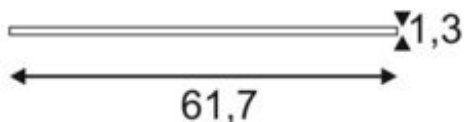

I-VIDUAL

recessed fitting, LED, 4000K, white, for grid ceilings, L/W/H
61.7/61.7/1.3 cm, 35W

Article number	158814
Max. wattage	35 Watt
Light distribution type 1	Direct
Light distribution type 3	Axis-symmetric
Feed-in capability	No
Lamp included	No
Installation depth	5 cm
Length	61.7 cm
Width	61.7 cm
Height	1.3 cm
Net weight	4.643 kg
Gross weight	5.29 kg
Voltage	1000/1050 Volts
Protection class	III
Beam angle	90 Degree
Material	Aluminium/acrylic glass
Colour	white
Way of mounting	Ceiling installation
Average lifespan	30000 Hours
Colour temperature	4000 Kelvin
Colour rendering index	80
Luminous flux	3900 lm
Energy efficiency class	A++
fastCalcEnabled	Yes
ranking	400
Catalogue page	BIG WHITE 2017: 523

The 62 x 62 cm grid I-VIDUAL, available with a number of different colours of light, offers a modern and space saving solution for efficient basic lighting needs. Due to the variable constant current power supply of 1000mA to 1050mA, various standard or dimmable drivers can be used. With this product you reach a pleasant, homogeneous and glare-free lighting feeling. An aperture angle of under 19 is achieved here.